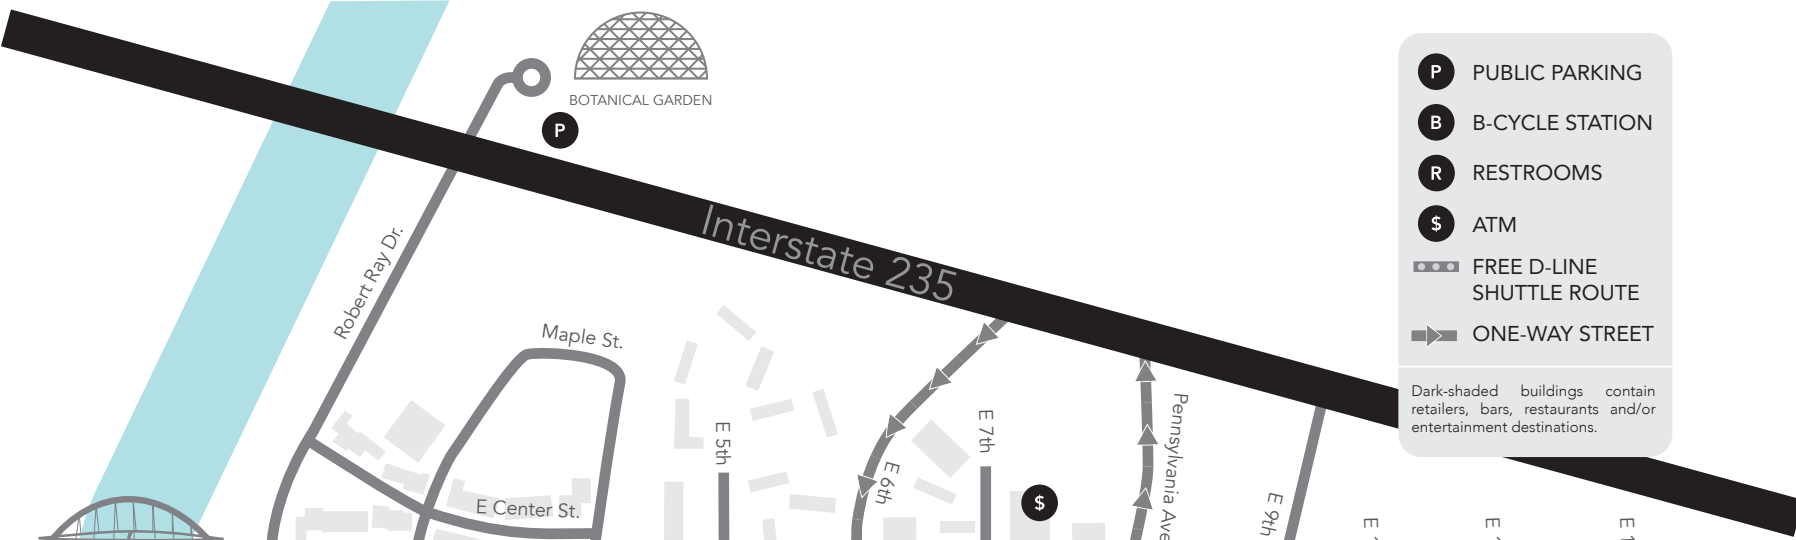

A B C D E F G H I J K L M N O P Q

1  
2  
3  
4  
5  
6  
7  
8  
9  
10  
11  
12  
13  
14

BOTANICAL GARDEN

P

- P** PUBLIC PARKING
- B** B-CYCLE STATION
- R** RESTROOMS
- \$** ATM
- FREE D-LINE SHUTTLE ROUTE
- ONE-WAY STREET

Dark-shaded buildings contain retailers, bars, restaurants and/or entertainment destinations.

Interstate 235

Robert Ray Dr.

Maple St.

E Center St.

E 5th

E 6th

E 7th

Pennsylvania Ave.

E 9th

E 10th

E 11th

E 12th

Lyon St.

Des Moines St.

E Grand Ave.

**RESTAURANTS & CAFES**

- H8 Alba
- D11 Blu Thai Sushi Restaurant
- I10 Cafe Baratta's
- D11 Ceviche Bar
- C9 Clyde's Fine Diner
- F10 The Continental
- G10 Dirt Burger
- C9 Dreiberge Coffee Shop
- D12 Dumpling Darling
- G11 HoQ
- E12 Iowa Tap Room
- F10 Jimmy Johns
- H9 La Hacienda
- C10 Liberty's - An Iowa Grill
- F10 Lucca
- G18 Mad Meatball
- G9 Mars Coffee Bar
- G9 Miyabi 9
- E12 Molly's Cupcakes
- F10 Nosh
- G9 Olympic Flame
- E10 Open Sesame
- G9 Quinton's Bar & Deli
- H8 Railroad Bill's Dining Car
- F9 The Republic on Grand
- C9 St. Kilda Surf and Turf
- G18 SKØL
- E10 Scenic Route Bakery
- F2 Trellis Cafe
- G18 Truman's KC Pizza Tavern
- E9 Zombie Burger & Drink Lab