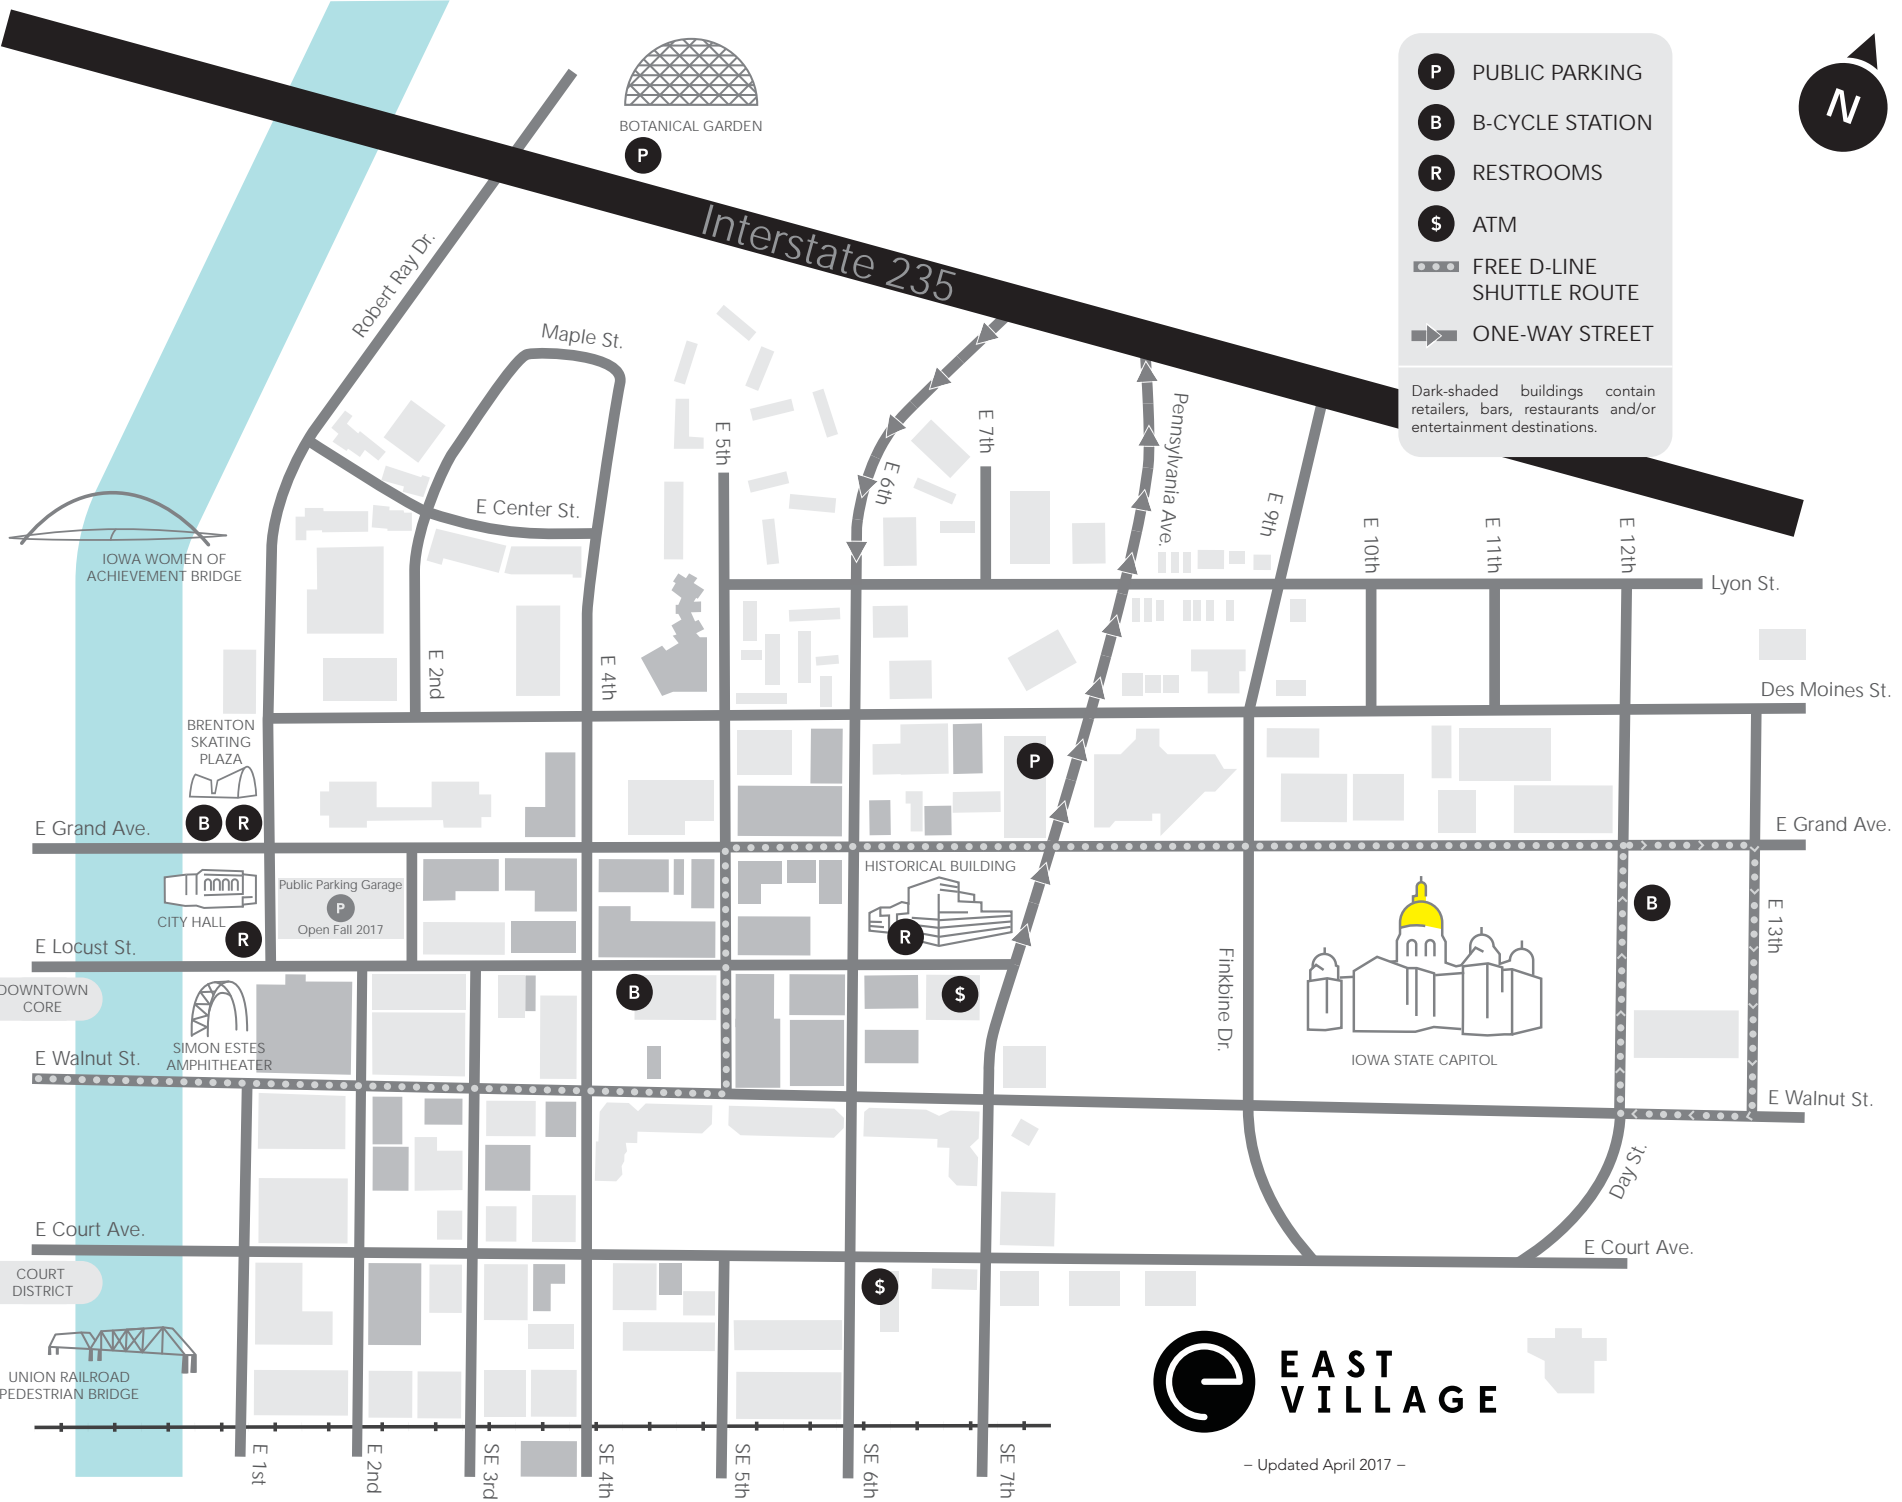

A B C D E F G H I J K L M N O P Q

1
2
3
4
5
6
7
8
9
10
11
12
13
14

BOTANICAL GARDEN

- PUBLIC PARKING
- B-CYCLE STATION
- RESTROOMS
- ATM
- FREE D-LINE SHUTTLE ROUTE
- ONE-WAY STREET

Dark-shaded buildings contain retailers, bars, restaurants and/or entertainment destinations.

EAST VILLAGE

- Updated April 2017 -