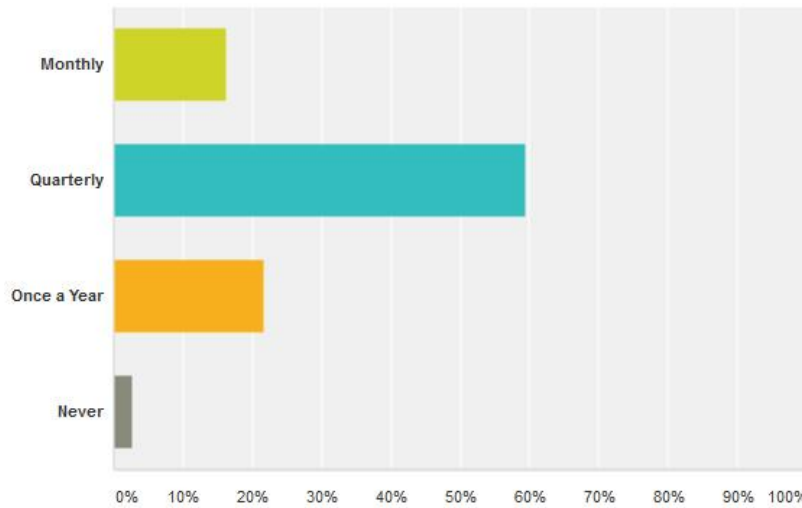

Q3: Is the frequency of contact from HEV:

Too Little: 21.62%, Just Right: 78.38%, Too Much: 0%

Q4: If you are a HEV Business member, please rate the importance of the following resources to your business:

Average Rating (out of 5):

Website Listings: 3.44, East Village Maps: 3.44, Neighborhood Events (Promenade, Sunday Bazaar, Etc.): 3.31, Group Advertisements (Catch Des Moines, Skywalk ads, etc.): 2.74, Holiday Lights/Decorations: 2.59, Social Events: 2.63, Policy and Safety Initiatives: 3.00

## Q5: How often would you attend casual HEV neighborhood social/networking events?

Monthly: 16.22%, Quarterly: 59.46%, Once a Year: 21.62%, Never: 2.70%

To view the rest of the results, please visit <https://www.surveymonkey.com/results/SM-J538YM78/>. No personal information will be shared.