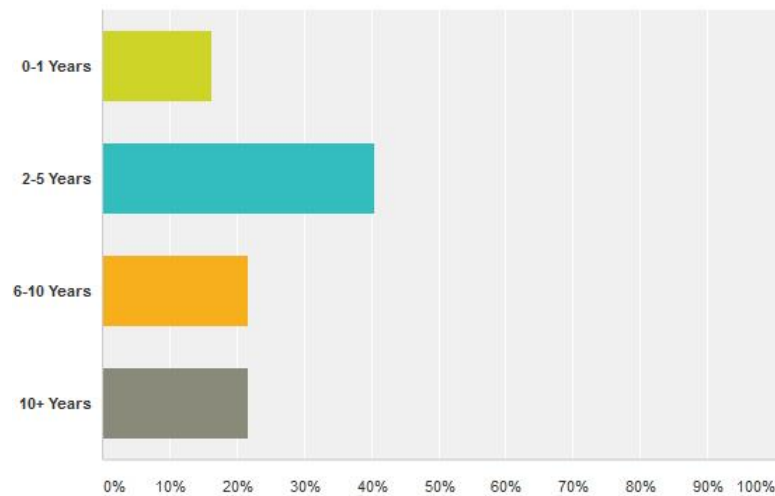

# 2014 Historic East Village Member Survey

Complete responses here: <https://www.surveymonkey.com/results/SM-J538YM78/>

Q1: How long have you lived/worked/been a friend of the East Village?

0-1 Years: 16.22%, 2-5 Years: 40.54%, 6-10 Years: 21.62%, 10+ Years: 21.62%

Q2: How often do you read the following HEV communications?

Average Rating (out of 5):

Village Voice eNewsletter: 3.46, Member/Business Email Updates: 3.81, Website: 2.84, Facebook: 2.75, Twitter: 1.42, Mail: 3.23