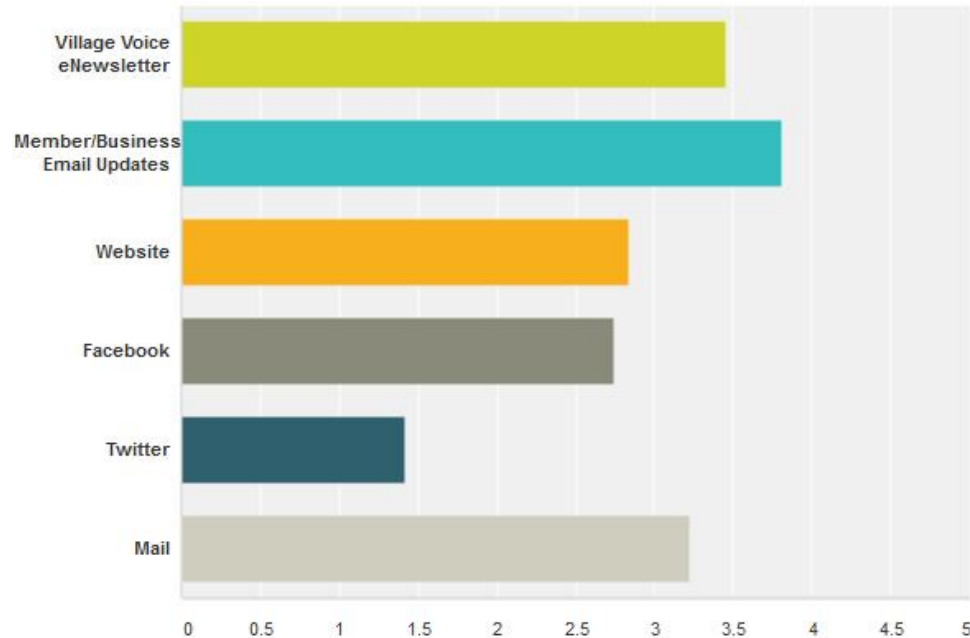

# 2014 Historic East Village Member Survey

Complete responses here: <https://www.surveymonkey.com/results/SM-J538YM78/>

Q1: How long have you lived/worked/been a friend of the East Village?

0-1 Years: 16.22%, 2-5 Years: 40.54%, 6-10 Years: 21.62%, 10+ Years: 21.62%

Q2: How often do you read the following HEV communications?

Average Rating (out of 5):

Village Voice eNewsletter: 3.46, Member/Business Email Updates: 3.81, Website: 2.84, Facebook: 2.75, Twitter: 1.42, Mail: 3.23

Q3: Is the frequency of contact from HEV:

Too Little: 21.62%, Just Right: 78.38%, Too Much: 0%

Q4: If you are a HEV Business member, please rate the importance of the following resources to your business: