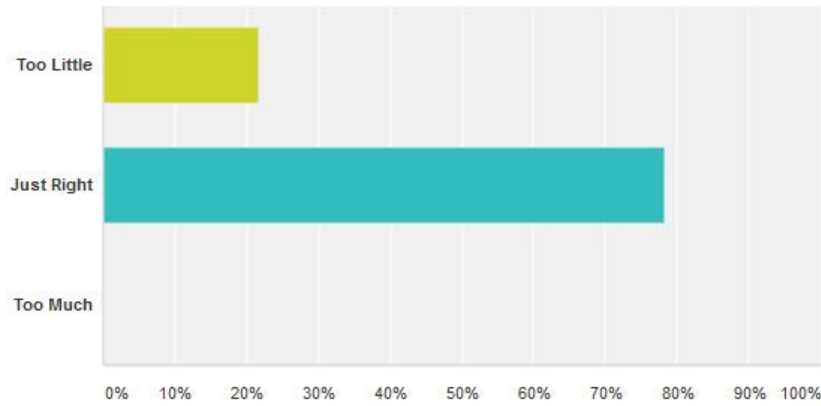

Q3: Is the frequency of contact from HEV:

Too Little: 21.62%, Just Right: 78.38%, Too Much: 0%

Q4: If you are a HEV Business member, please rate the importance of the following resources to your business: