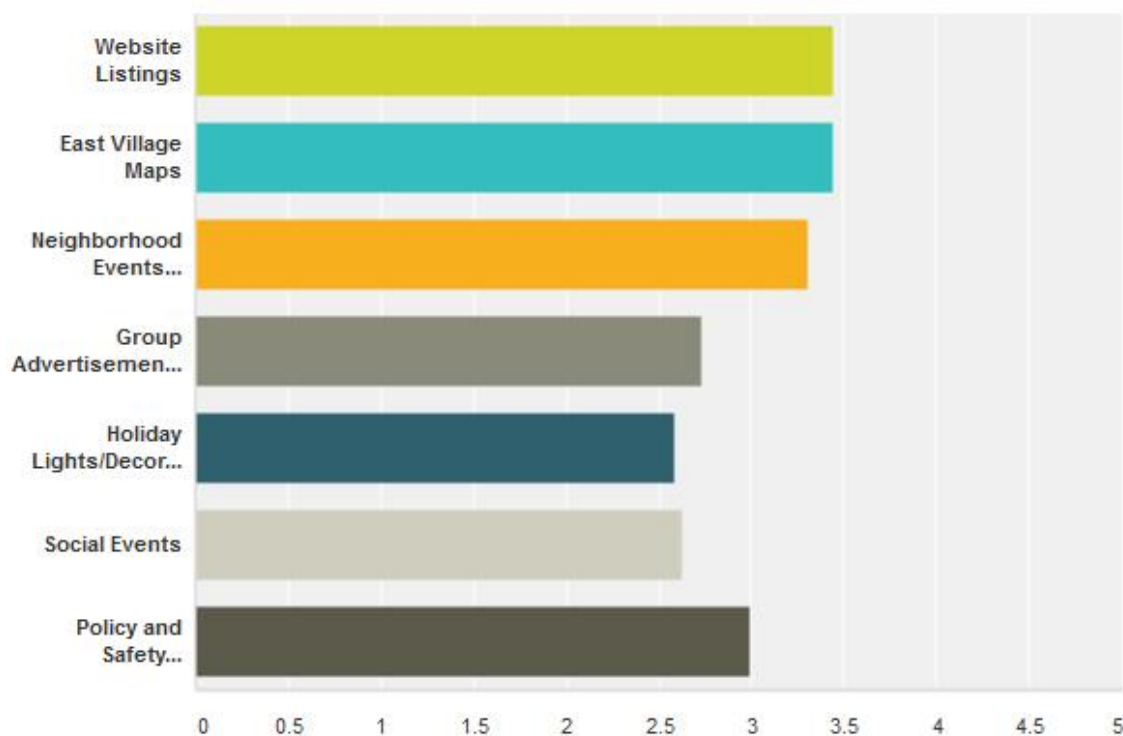

# 2014 Historic East Village Member Survey

Complete responses here: <https://www.surveymonkey.com/results/SM-J538YM78/>

Q1: How long have you lived/worked/been a friend of the East Village?

0-1 Years: 16.22%, 2-5 Years: 40.54%, 6-10 Years: 21.62%, 10+ Years: 21.62%

Q2: How often do you read the following HEV communications?

Average Rating (out of 5):

Village Voice eNewsletter: 3.46, Member/Business Email Updates: 3.81, Website: 2.84, Facebook: 2.75, Twitter: 1.42, Mail: 3.23

Q3: Is the frequency of contact from HEV:

Too Little: 21.62%, Just Right: 78.38%, Too Much: 0%

Q4: If you are a HEV Business member, please rate the importance of the following resources to your business:

Average Rating (out of 5):

Website Listings: 3.44, East Village Maps: 3.44, Neighborhood Events (Promenade, Sunday Bazaar, Etc.): 3.31, Group Advertisements (Catch Des Moines, Skywalk ads, etc.): 2.74, Holiday Lights/Decorations: 2.59, Social Events: 2.63, Policy and Safety Initiatives: 3.00